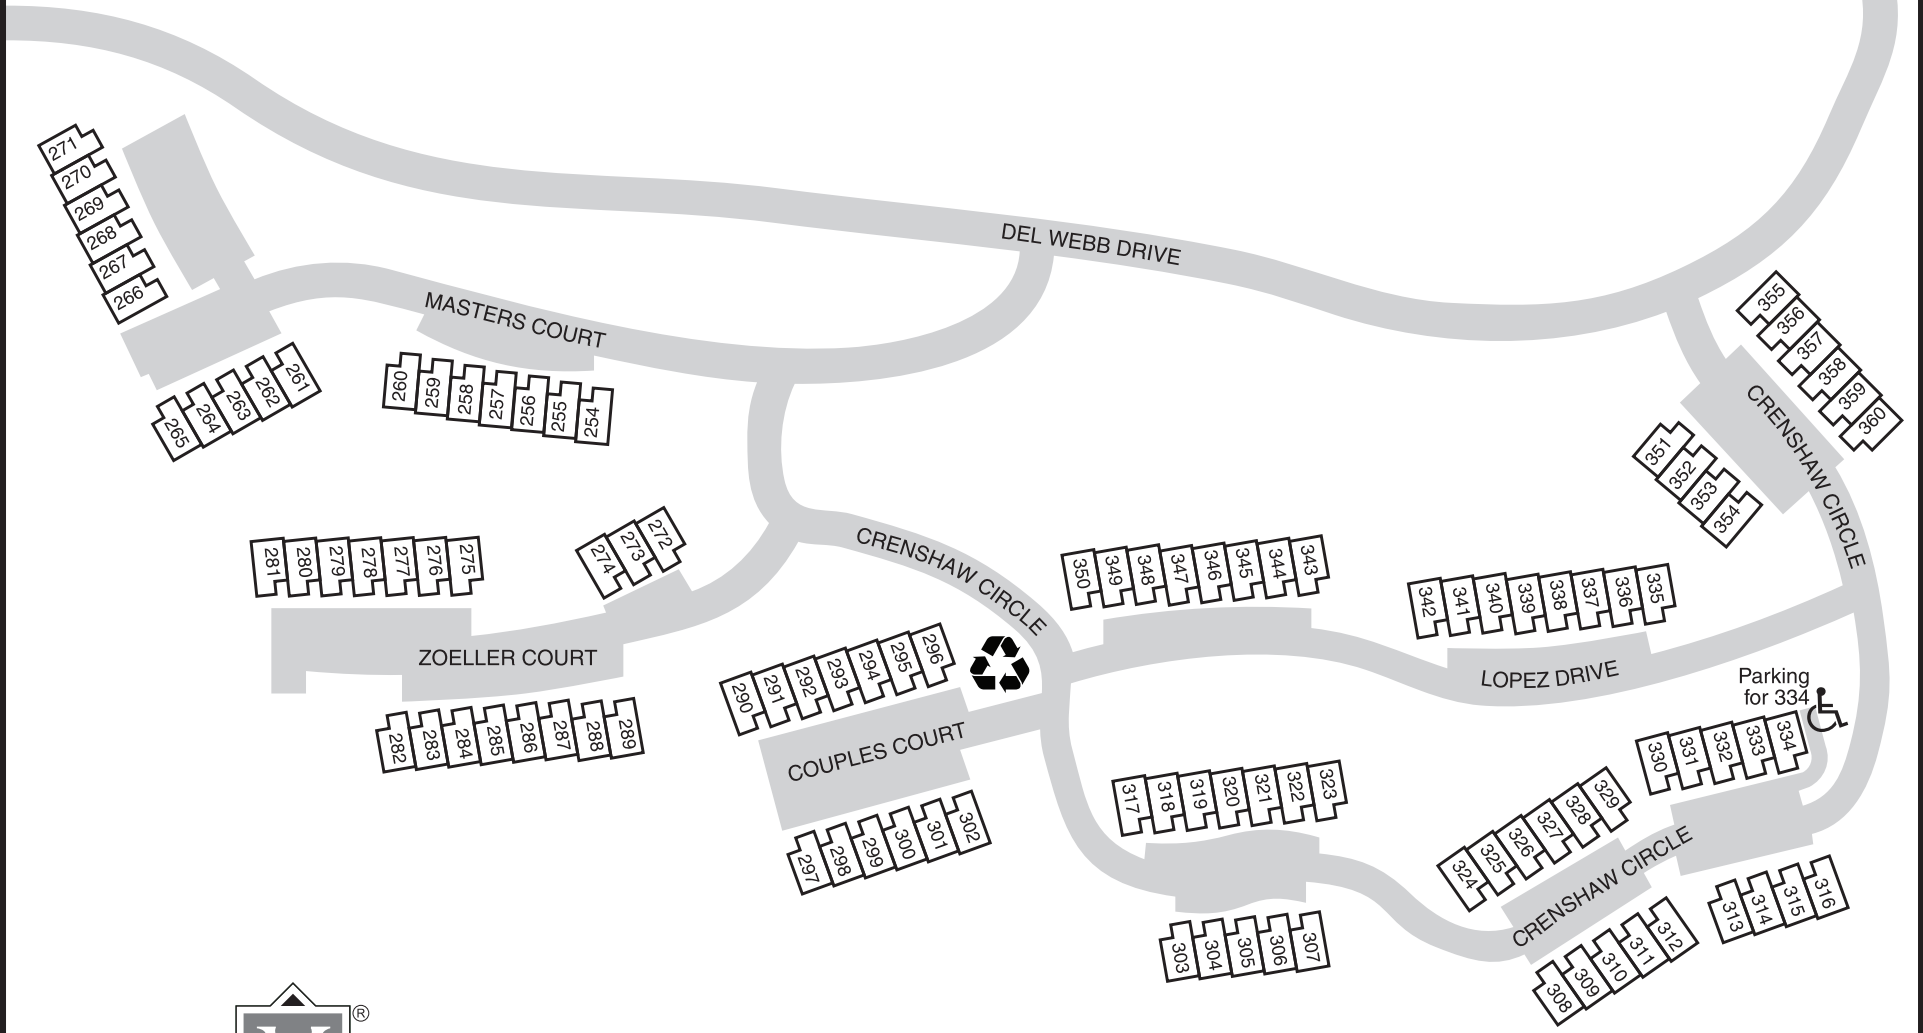

# Eagle Trace - In The Valley

Condominium Units 254-360

**Key**

 = Please recycle here!