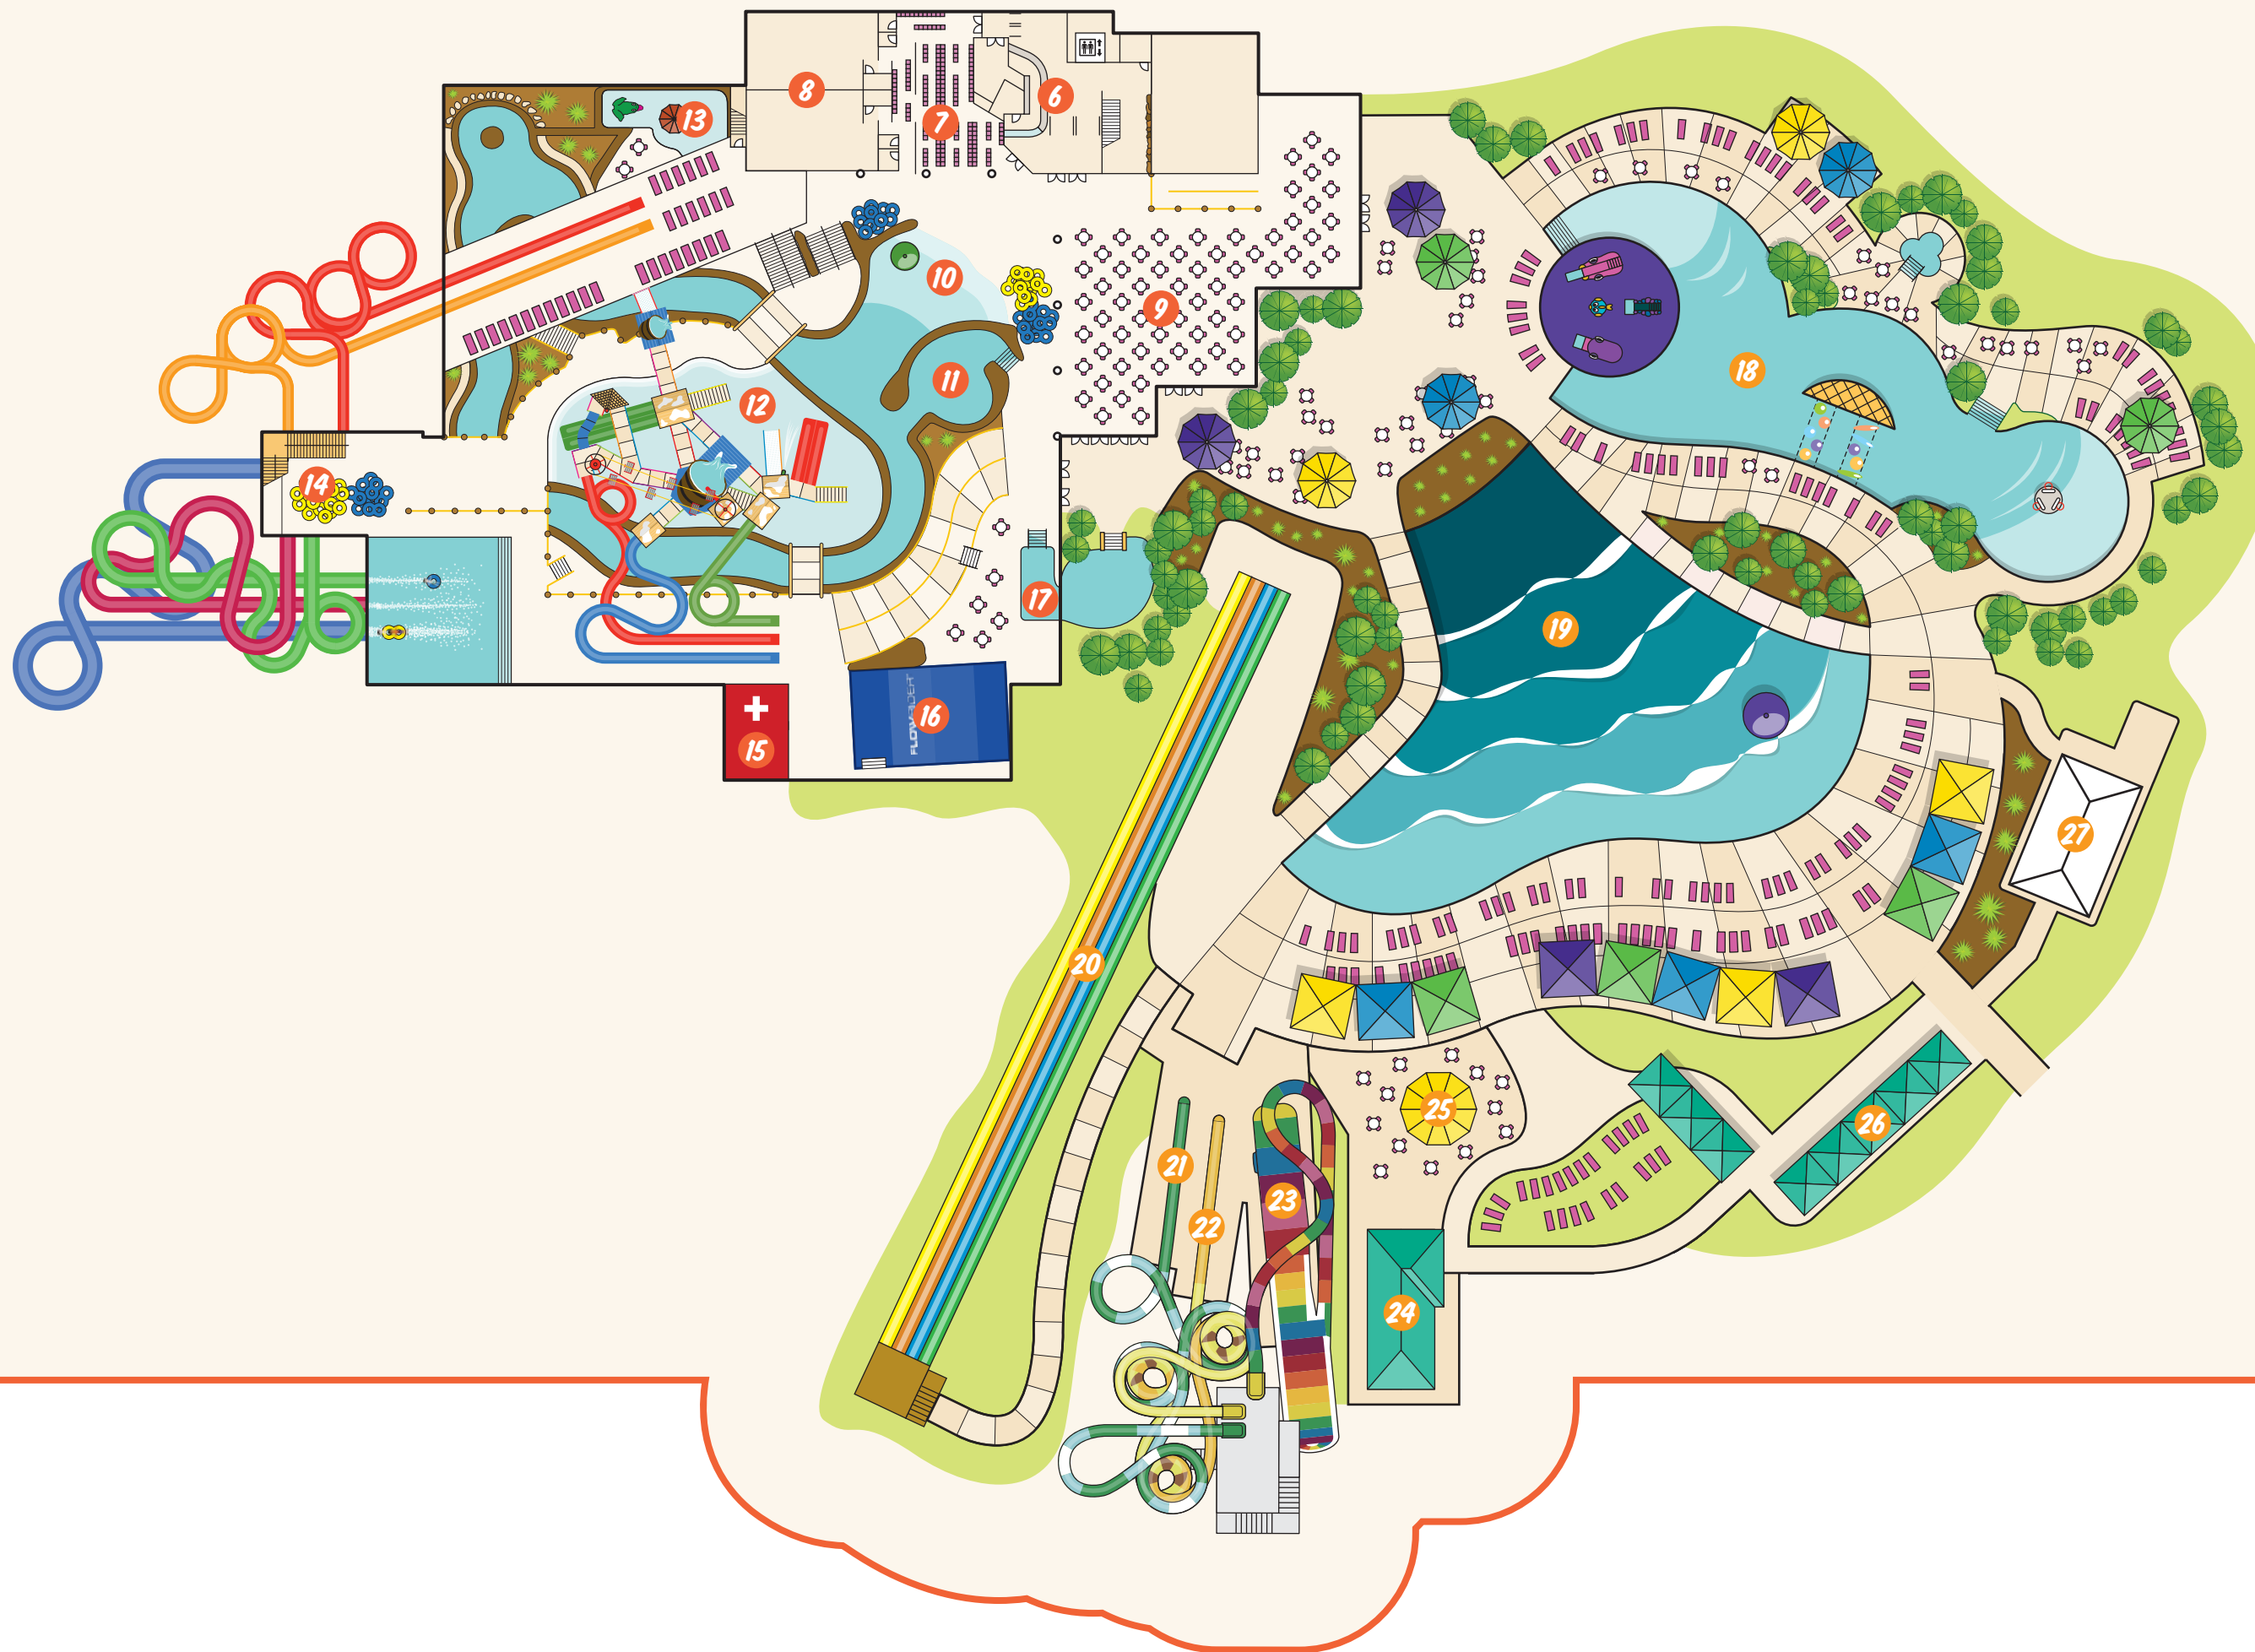

LEVEL 3 (ENTRY)

LEVEL 2

INDOOR WATER PARK
OPEN YEAR-ROUND*

- 1 MERCHANDISE SURF SHOP
- 2 SWEETZ - CANDY & COFFEE
- 3 OWNERS LOUNGE
- 4 DIAMOND JIM'S ARCADE
- 5 PARTY ROOM
- 6 ADMISSION COUNTER
- 7 LOCKERS
- 8 CHANGING ROOMS & RESTROOMS
- 9 SNACKERS
- 10 BLUE RIDGE RAPIDS
- 11 SHENANDOAH COVE
- 12 MASSANUTTEN MELTDOWN
- 13 FROG POND
- 14 SLIDES
SKYLINE FALLS - Body
AVALANCHE - Body
PEAK SPLASH - Double/Triple Tube
MELTING MOGUL - Single/Double Tube
COUNTRY COOLER - Single/Double Tube
- 15 FIRST AID
- 16 THE PIPELINE
- 17 SHENANDOAH HOT SPRINGS

OUTDOOR WATER PARK
OPEN MEMORIAL DAY WEEKEND - LABOR DAY*

- 18 SPLASH-A-NUTTEN
- 19 WHITE CAPS
- 20 ROCKINGHAM RACER
- 21 PEAK PLUNGE
- 22 VALLEY VORTEX
- 23 MASS MAYHEM
- 24 RESTROOMS
- 25 THE CHILL GRILL - SLIDE SIDE
- 26 CABANAS
- 27 THE CHILL GRILL

*Hours vary. Verify current hours of operation online.