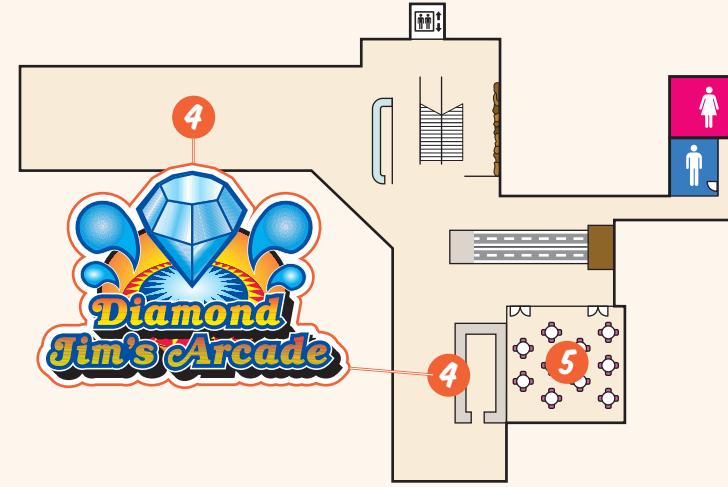

LEVEL 3 (ENTRY)

LEVEL 2

INDOOR WATER PARK
OPEN YEAR-ROUND*

- 1 MERCHANDISE SURF SHOP
- 2 SWEETZ - CANDY & COFFEE
- 3 OWNERS LOUNGE
- 4 DIAMOND JIM'S ARCADE
- 5 PARTY ROOM
- 6 ADMISSION COUNTER
- 7 LOCKERS
- 8 CHANGING ROOMS & RESTROOMS
- 9 SNACKERS
- 10 BLUE RIDGE RAPIDS
- 11 SHENANDOAH COVE
- 12 MASSANUTTEN MELTDOWN
- 13 FROG POND
- 14 SLIDES
SKYLINE FALLS - Body
AVALANCHE - Body
PEAK SPLASH - Double/Triple Tube
MELTING MOGUL - Single/Double Tube
COUNTRY COOLER - Single/Double Tube
- 15 FIRST AID
- 16 THE PIPELINE
- 17 SHENANDOAH HOT SPRINGS

OUTDOOR WATER PARK
OPEN MEMORIAL DAY WEEKEND - LABOR DAY*

- 18 SPLASH-A-NUTTEN
- 19 WHITE CAPS
- 20 ROCKINGHAM RACER
- 21 PEAK PLUNGE
- 22 VALLEY VORTEX
- 23 MASS MAYHEM
- 24 RESTROOMS
- 25 THE CHILL GRILL - SLIDE SIDE
- 26 CABANAS
- 27 THE CHILL GRILL