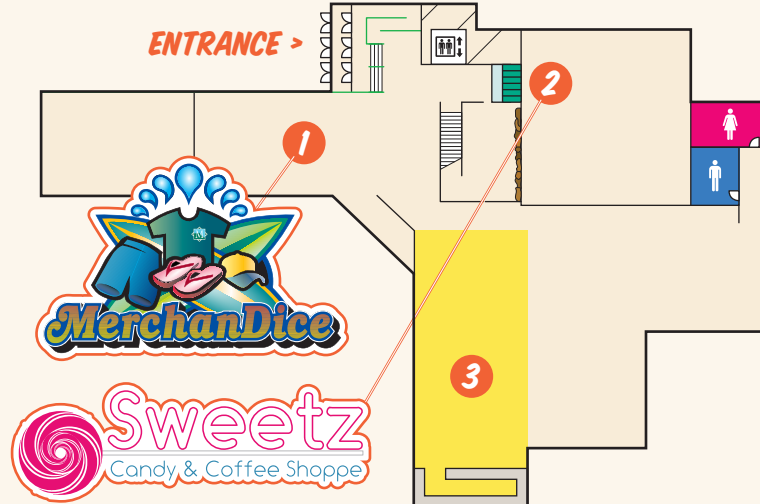

LEVEL 3 (ENTRY)

LEVEL 2

INDOOR WATER PARK
OPEN YEAR-ROUND*

- 1 MERCHANDISE SURF SHOP
- 2 SWEETZ - CANDY & COFFEE
- 3 OWNERS LOUNGE
- 4 DIAMOND JIM'S ARCADE
- 5 PARTY ROOM
- 6 ADMISSION COUNTER
- 7 LOCKERS
- 8 CHANGING ROOMS & RESTROOMS
- 9 SNACKERS
- 10 BLUE RIDGE RAPIDS
- 11 SHENANDOAH COVE
- 12 MASSANUTTEN MELTDOWN
- 13 FROG POND
- 14 SLIDES
SKYLINE FALLS - Body
AVALANCHE - Body
PEAK SPLASH - Double/Triple Tube
MELTING MOGUL - Single/Double Tube
COUNTRY COOLER - Single/Double Tube
- 15 FIRST AID
- 16 THE PIPELINE
- 17 SHENANDOAH HOT SPRINGS

OUTDOOR WATER PARK
OPEN MEMORIAL DAY WEEKEND - LABOR DAY*

- 18 SPLASH-A-NUTTEN
- 19 WHITE CAPS
- 20 ROCKINGHAM RACER
- 21 PEAK PLUNGE
- 22 VALLEY VORTEX
- 23 MASS MAYHEM
- 24 RESTROOMS
- 25 THE CHILL GRILL - SLIDE SIDE
- 26 CABANAS
- 27 THE CHILL GRILL