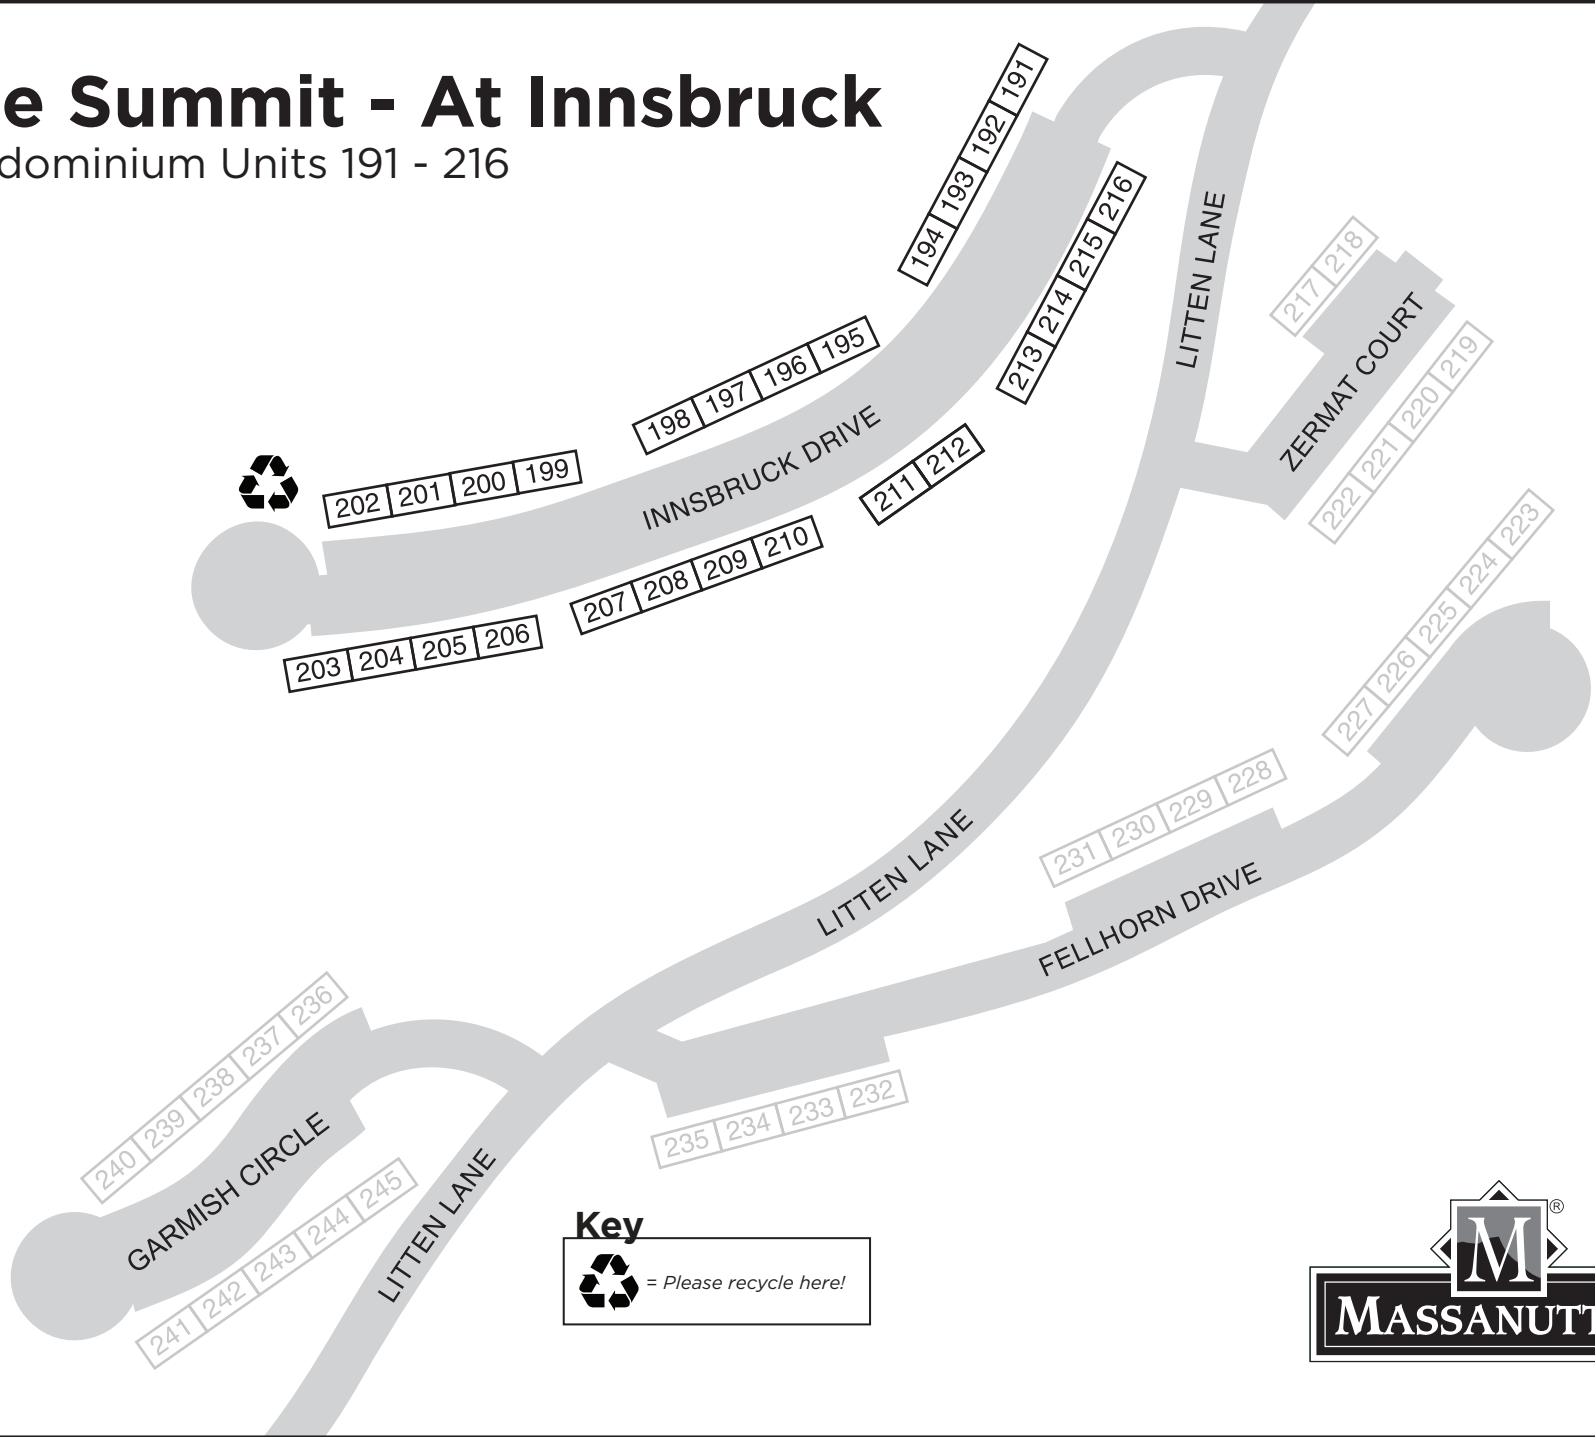

The Summit - At Innsbruck

Condominium Units 191 - 216

Key

 = Please recycle here!