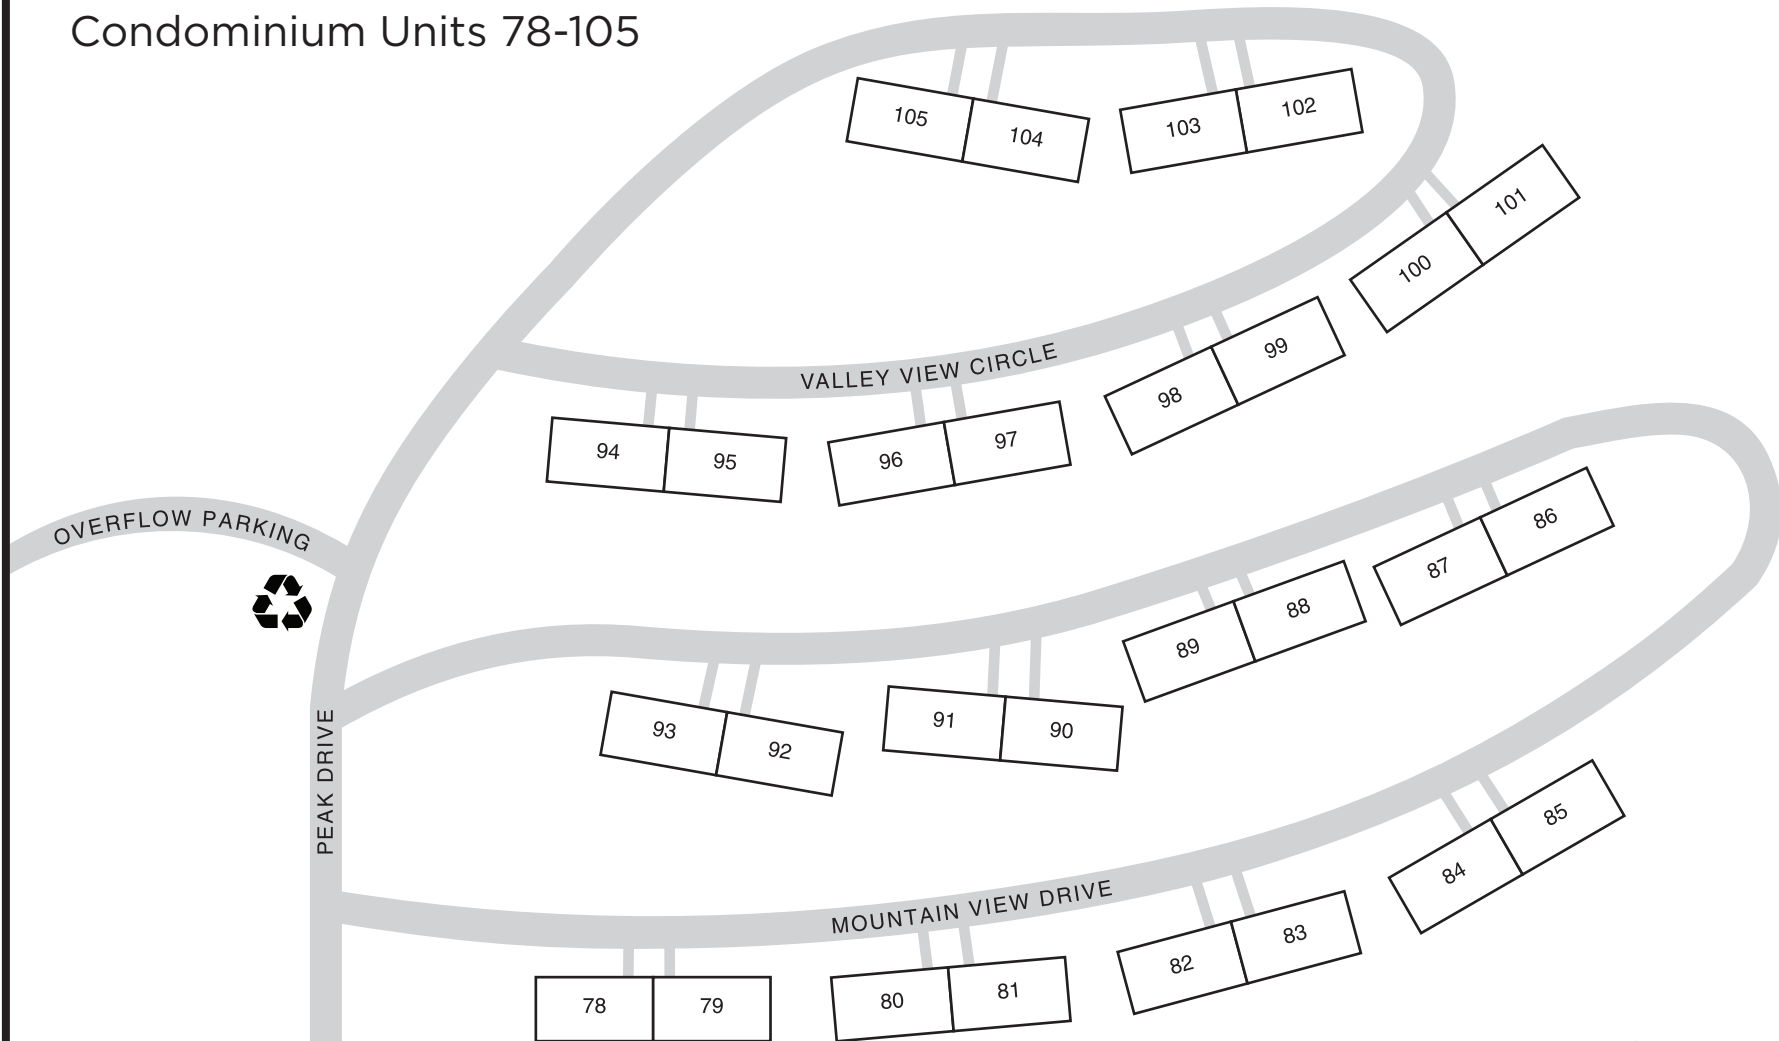

# The Summit - Peak Drive

Condominium Units 78-105

PEAK DRIVE

## Key

= Please recycle here!