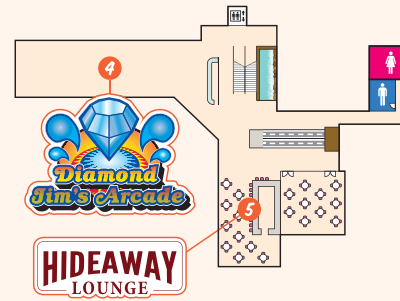

LEVEL 3 (ENTRY)

LEVEL 2

**INDOOR WATER PARK
OPEN YEAR-ROUND***

- 1 MERCHANDISE SURF SHOP
- 2 SWEETZ - CANDY & COFFEE
- 3 BLUE RIDGE BUFFET (SUMMER SERVICE ONLY)
- 4 DIAMOND JIM'S ARCADE
- 5 HIDEAWAY LOUNGE
- 6 ADMISSION COUNTER
- 7 LOCKERS
- 8 CHANGING ROOMS & RESTROOMS
- 9 THE SNACK SHACK
- 10 BLUE RIDGE RAPIDS
- 11 SHENANDOAH COVE
- 12 MASSANUTTEN MELTDOWN
- 13 FROG POND
- 14 SLIDES
SKYLINE FALLS - Body
AVALANCHE - Body
PEAK SPLASH - Double/Triple Tube
MELTING MOGUL - Single/Double Tube
COUNTRY COOLER - Single/Double Tube

**OUTDOOR WATER PARK
OPEN MEMORIAL DAY WEEKEND - LABOR DAY***

- 15 FIRST AID
- 16 THE PIPELINE
- 17 SHENANDOAH HOT SPRINGS
- 18 SPLASH-A-NUTTEN
- 19 WHITE CAPS
- 20 ROCKINGHAM RACER
- 21 CABANAS
- 22 THE CHILL GRILL