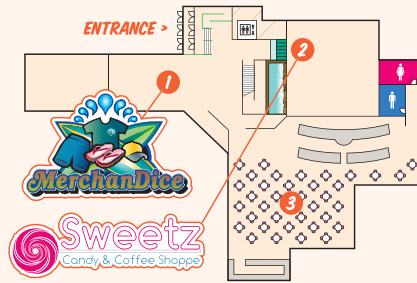

LEVEL 3 (ENTRY)

LEVEL 2

**INDOOR WATER PARK
OPEN YEAR-ROUND***

- 1 MERCHANDISE SURF SHOP
- 2 SWEETZ - CANDY & COFFEE
- 3 BLUE RIDGE BUFFET (SUMMER SERVICE ONLY)
- 4 DIAMOND JIM'S ARCADE
- 5 HIDEAWAY LOUNGE
- 6 ADMISSION COUNTER
- 7 LOCKERS
- 8 CHANGING ROOMS & RESTROOMS
- 9 THE SNACK SHACK
- 10 BLUE RIDGE RAPIDS
- 11 SHENANDOAH COVE
- 12 MASSANUTTEN MELTDOWN
- 13 FROG POND
- 14 SLIDES
SKYLINE FALLS - Body
AVALANCHE - Body
PEAK SPLASH - Double/Triple Tube
MELTING MOGUL - Single/Double Tube
COUNTRY COOLER - Single/Double Tube

**OUTDOOR WATER PARK
OPEN MEMORIAL DAY WEEKEND - LABOR DAY***

- 15 FIRST AID
- 16 THE PIPELINE
- 17 SHENANDOAH HOT SPRINGS
- 18 SPLASH-A-NUTTEN
- 19 WHITE CAPS
- 20 ROCKINGHAM RACER
- 21 CABANAS
- 22 THE CHILL GRILL