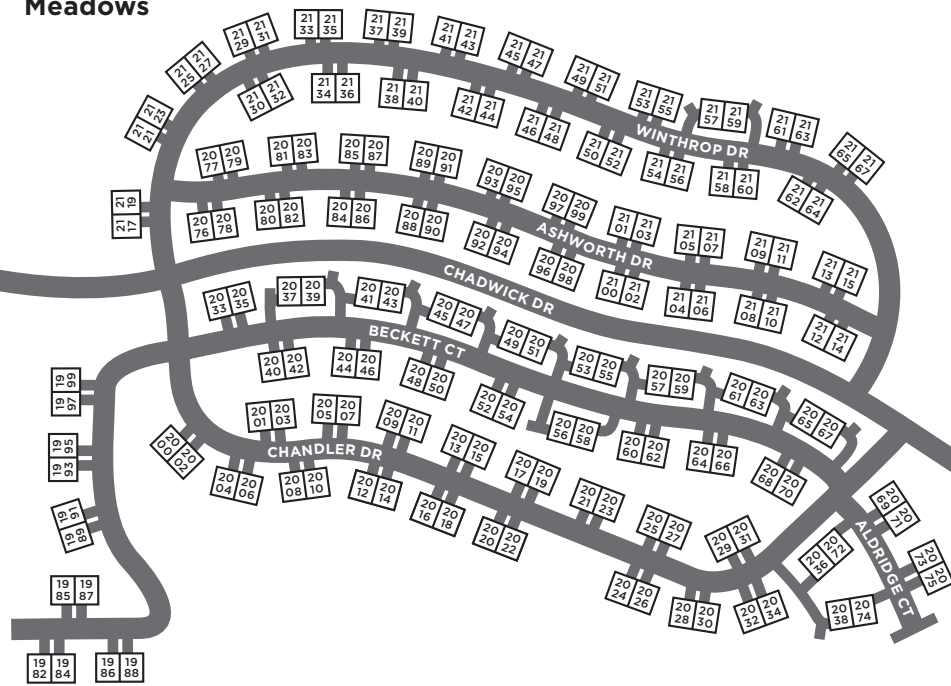

↑
Woodstone
Meadows

Route 33
↓

Regal Vistas Map Key

-  Key drop off
-  Please recycle here!

 
Pool

REGAL VISTAS®